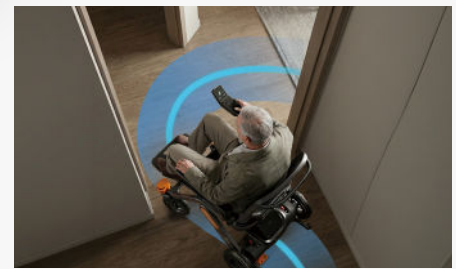

Make Independence Easy

Powered by AI

Controller with large LCD display

High-quality speakers & front LED light

Dual EZ pass motion sensors

Suspension casters

Additional head rest (optional)

Ergonomic curved back rest

Built-in USB charging port

Rear view camera assist

Carbon fibre frame

Easily folds in a standing position to minimise bending over.

Folds in 5 Seconds Quick and effortless.

Rolls effortlessly just like a suitcase

Compact to Transport

Easy to Carry

EZ-Pass™ Turning Assist

Activate EZ-Pass™ to move through narrow doorways and tight spaces smoothly.

Rear-view Camera Assist

Displays clear rear vision when reversing, ensuring safer manoeuvring.

Smart SOS Protection

One-touch SOS and automatic tilt detection trigger emergency alerts when needed.

Get Connected with the APP

Remote Bluetooth Control
Control the wheelchair remotely via the app for effortless movement.