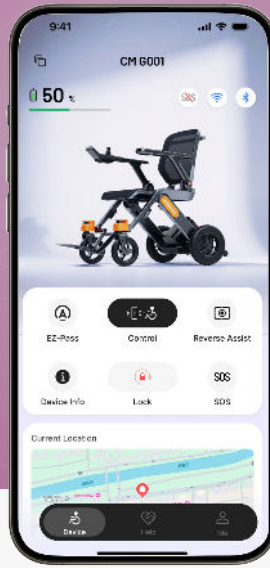

Make Independence Easy

Powered by AI

Controller with large LCD display

High-quality speakers & front LED light

Dual EZ pass motion sensors

Suspension casters

Additional head rest (optional)

Ergonomic curved back rest

Compact to Transport

Easy to Carry

EZ-Pass™ Turning Assist

Activate EZ-Pass™ to move through narrow doorways and tight spaces smoothly.

Rear-view Camera Assist

Displays clear rear vision when reversing, ensuring safer manoeuvring.

Smart SOS Protection

One-touch SOS and automatic tilt detection trigger emergency alerts when needed.

Get Connected with the APP

Remote Bluetooth Control
Control the wheelchair remotely via the app for effortless movement.

Battery Management
View real-time power consumption and usage insights in the app.

Device Dashboard
View wheelchair status, run diagnostics, and track its location in one place.

Emergency Alert
Set SOS emergency contacts to send SMS alerts with your location when needed.