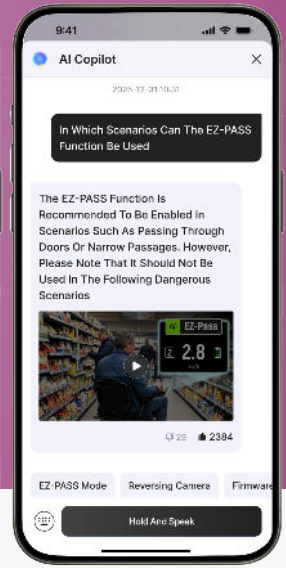

Compact to Transport

Easy to Carry

EZ-Pass™ Turning Assist

Activate EZ-Pass™ to move through narrow doorways and tight spaces smoothly.

Rear-view Camera Assist

Displays clear rear vision when reversing, ensuring safer manoeuvring.

Smart SOS Protection

One-touch SOS and automatic tilt detection trigger emergency alerts when needed.

Get Connected with the APP

Remote Bluetooth Control
Control the wheelchair remotely via the app for effortless movement.

Battery Management
View real-time power consumption and usage insights in the app.

Device Dashboard
View wheelchair status, run diagnostics, and track its location in one place.

Emergency Alert
Set SOS emergency contacts to send SMS alerts with your location when needed.