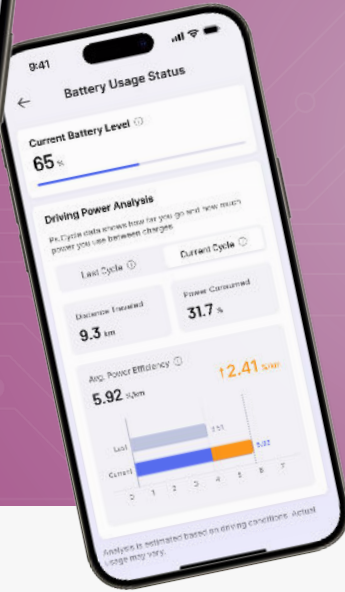

Compact to Transport

Easy to Carry

EZ-Pass™ Turning Assist

Activate EZ-Pass™ to move through narrow doorways and tight spaces smoothly.

Rear-view Camera Assist

Displays clear rear vision when reversing, ensuring safer manoeuvring.

Smart SOS Protection

One-touch SOS and automatic tilt detection trigger emergency alerts when needed.

Get Connected with the APP

Remote Bluetooth Control
Control the wheelchair remotely via the app for effortless movement.

Battery Management
View real-time power consumption and usage insights in the app.

Device Dashboard
View wheelchair status, run diagnostics, and track its location in one place.

Emergency Alert
Set SOS emergency contacts to send SMS alerts with your location when needed.