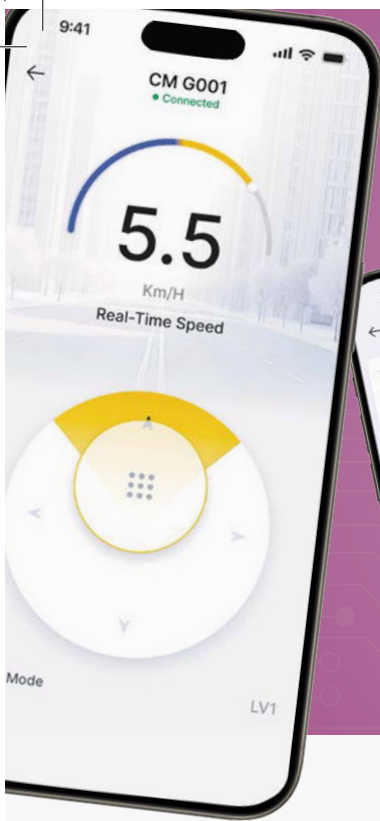

Make Independence Easy

Powered by AI

Controller with large LCD display

High-quality speakers & front LED light

Dual EZ pass motion sensors

Suspension casters

Additional head rest (optional)

Ergonomic curved back rest

Compact to Transport

Easy to Carry

EZ-Pass™ Turning Assist

Activate EZ-Pass™ to move through narrow doorways and tight spaces smoothly.

Rear-view Camera Assist

Displays clear rear vision when reversing, ensuring safer manoeuvring.

Smart SOS Protection

One-touch SOS and automatic tilt detection trigger emergency alerts when needed.

Get Connected with the APP

Remote Bluetooth Control
Control the wheelchair remotely via the app for effortless movement.