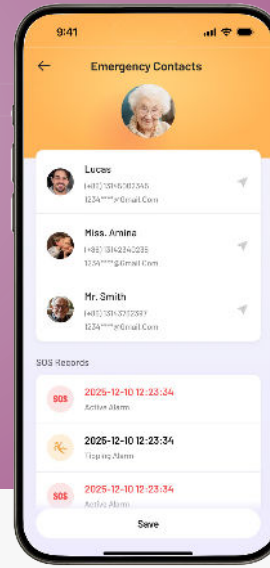

Compact to Transport

Easy to Carry

EZ-Pass™ Turning Assist

Activate EZ-Pass™ to move through narrow doorways and tight spaces smoothly.

Rear-view Camera Assist

Displays clear rear vision when reversing, ensuring safer manoeuvring.

Smart SOS Protection

One-touch SOS and automatic tilt detection trigger emergency alerts when needed.

Get Connected with the APP

Remote Bluetooth Control
Control the wheelchair remotely via the app for effortless movement.

Battery Management
View real-time power consumption and usage insights in the app.

Device Dashboard
View wheelchair status, run diagnostics, and track its location in one place.

Emergency Alert
Set SOS emergency contacts to send SMS alerts with your location when needed.