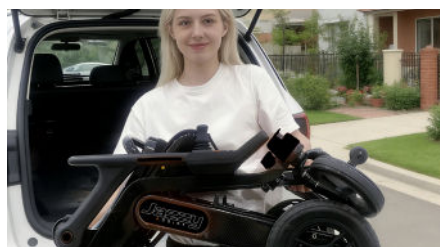

Make Independence Easy

Powered by AI

Controller with large LCD display

High-quality speakers & front LED light

Dual EZ pass motion sensors

Suspension casters

Additional head rest (optional)

Ergonomic curved back rest

Built-in USB charging port

Rear view camera assist

Carbon fibre frame

Easily folds in a standing position to minimise bending over.

Folds in 5 Seconds Quick and effortless.

Rolls effortlessly just like a suitcase

Compact to Transport

Easy to Carry

EZ-Pass™ Turning Assist

Activate EZ-Pass™ to move through narrow doorways and tight spaces smoothly.

Rear-view Camera Assist

Displays clear rear vision when reversing, ensuring safer manoeuvring.

Smart SOS Protection

One-touch SOS and automatic tilt detection trigger emergency alerts when needed.

Get Connected with the APP

Remote Bluetooth Control
Control the wheelchair remotely via the app for effortless movement.