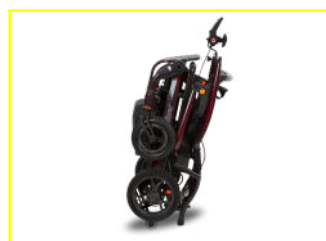

Easy folding mechanism

REV 01 - 17/02/2026