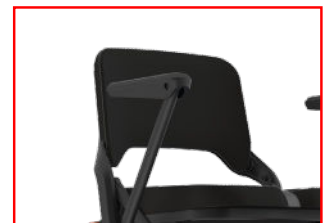

Foldaway Armrest